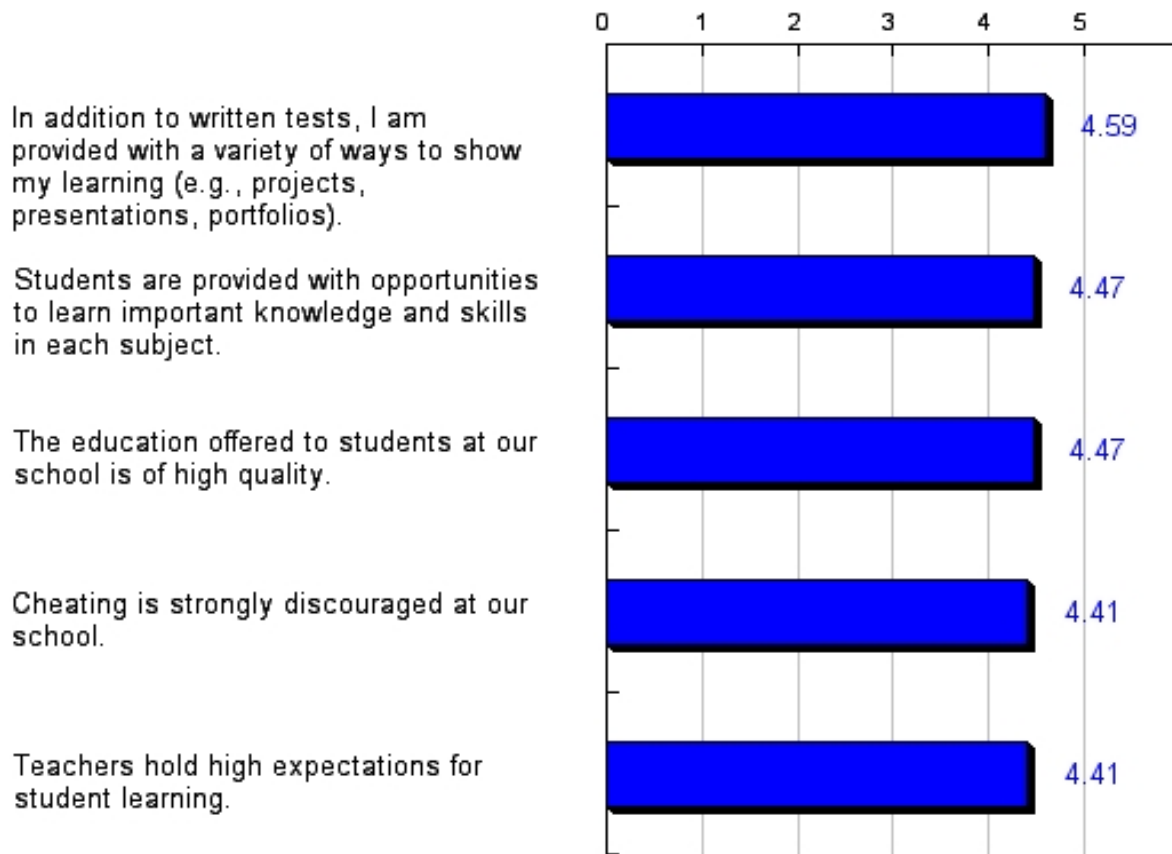

Top 5 Items

SA - Strongly Agree - 5
 A - Agree - 4
 N - Neutral - 3
 D - Disagree - 2
 SD - Strongly Disagree - 1
 NA - Do Not Know/Not Applicable - No Weight

(Note: score of 3 or above indicates neutral to positive opinions.)