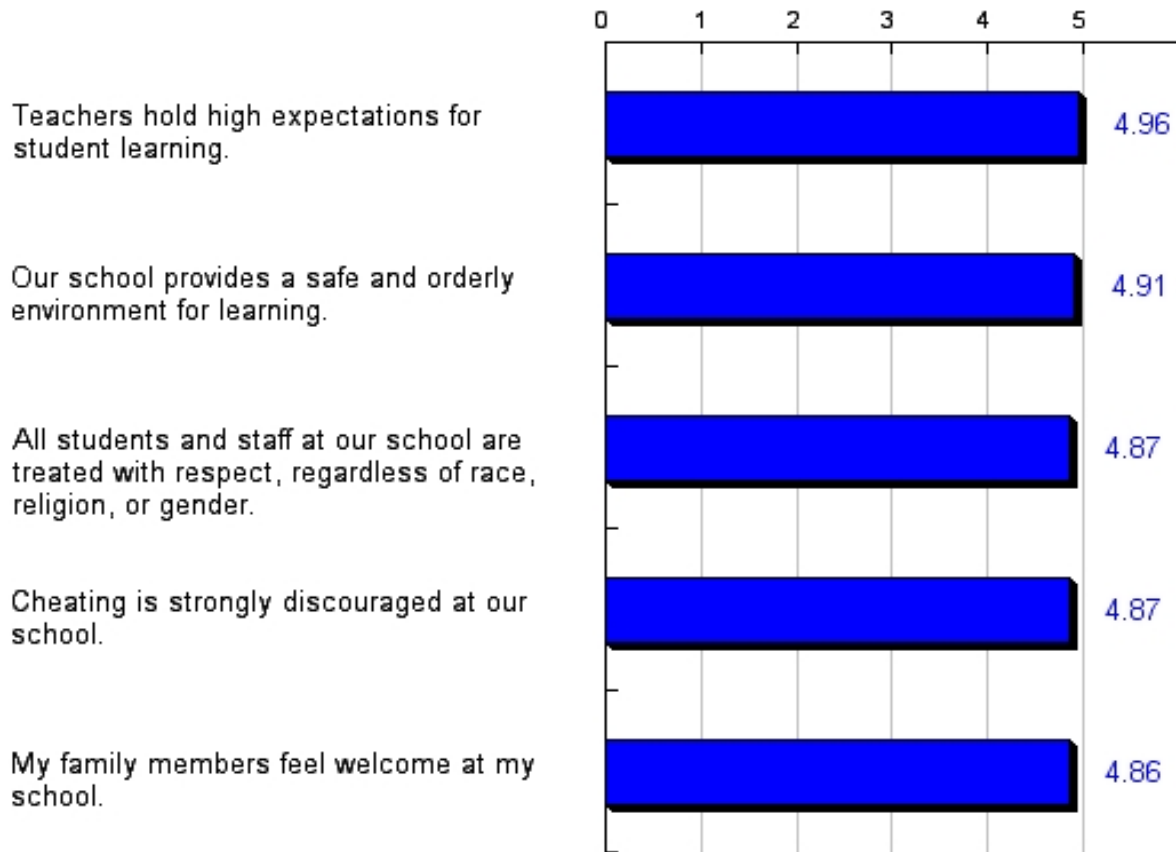

Top 5 Items

SA - Strongly Agree - 5
 A - Agree - 4
 N - Neutral - 3
 D - Disagree - 2
 SD - Strongly Disagree - 1
 NA - Do Not Know/Not Applicable - No Weight

(Note: score of 3 or above indicates neutral to positive opinions.)