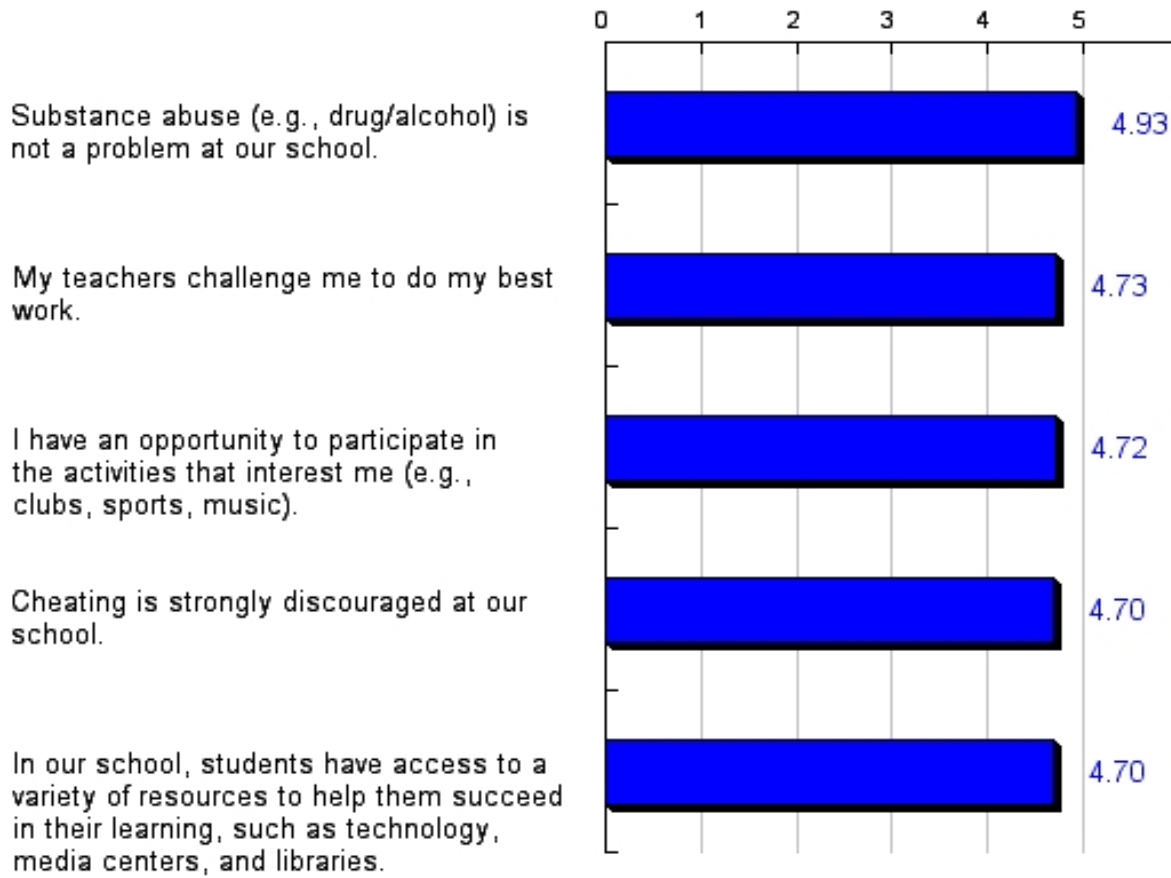

### Top 5 Items

SA - Strongly Agree - 5  
 A - Agree - 4  
 N - Neutral - 3  
 D - Disagree - 2  
 SD - Strongly Disagree - 1  
 NA - Do Not Know/Not Applicable - No Weight

(Note: score of 3 or above indicates neutral to positive opinions.)