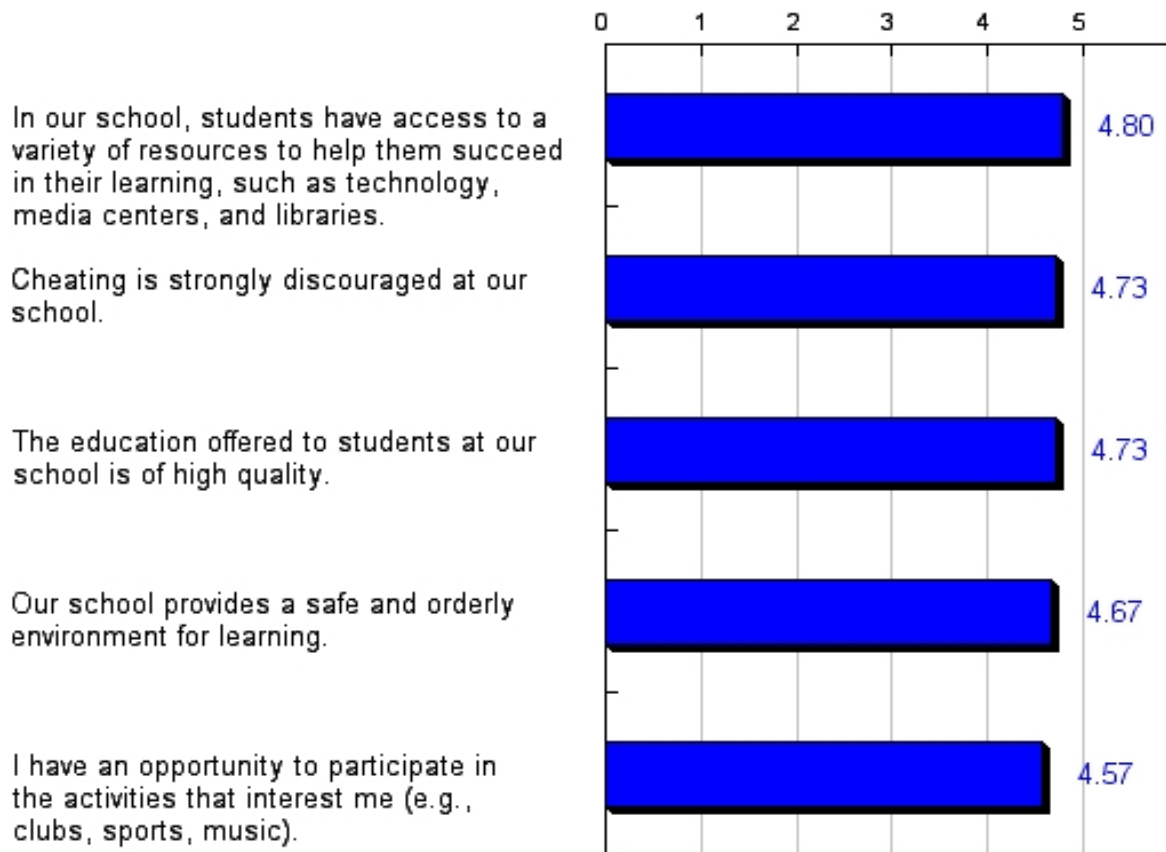

### Top 5 Items

SA - Strongly Agree - 5  
 A - Agree - 4  
 N - Neutral - 3  
 D - Disagree - 2  
 SD - Strongly Disagree - 1  
 NA - Do Not Know/Not Applicable - No Weight

(Note: score of 3 or above indicates neutral to positive opinions.)