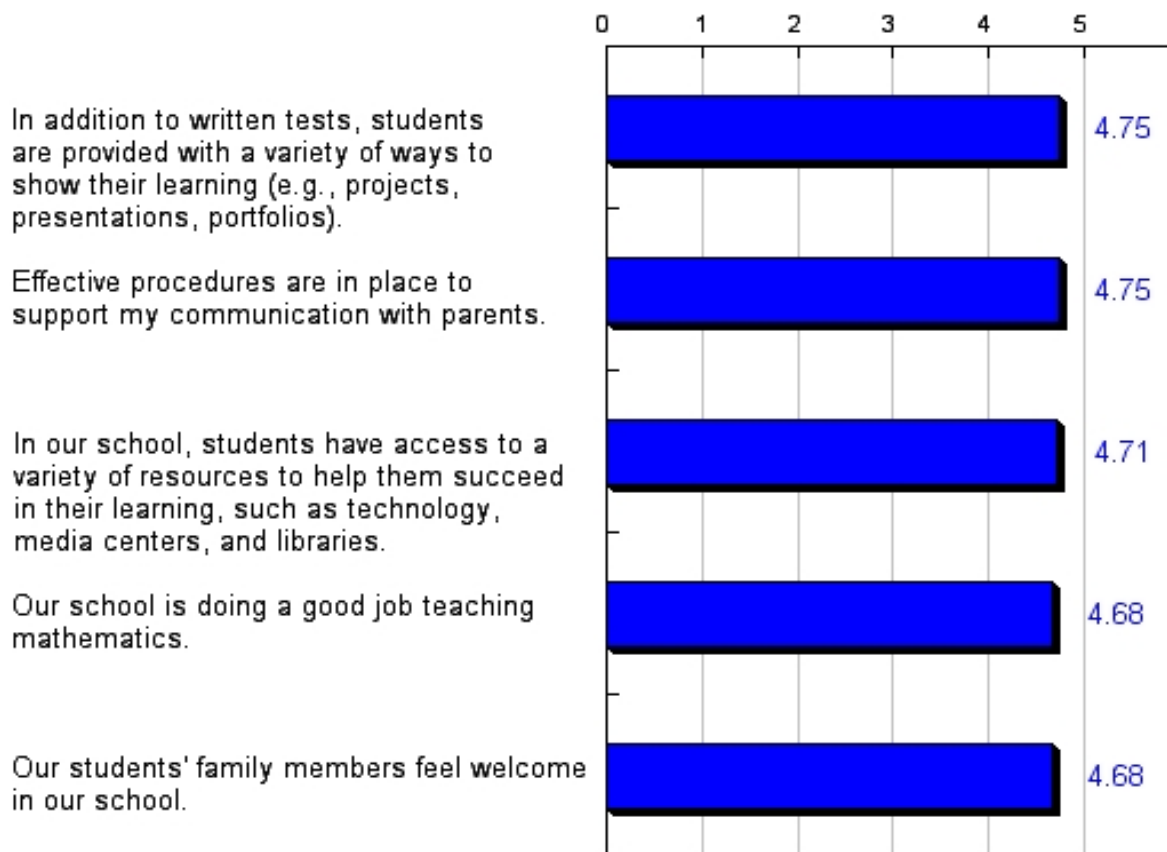

Top 5 Items

SA - Strongly Agree - 5
 A - Agree - 4
 N - Neutral - 3
 D - Disagree - 2
 SD - Strongly Disagree - 1
 NA - Do Not Know/Not Applicable - No Weight

(Note: score of 3 or above indicates neutral to positive opinions.)