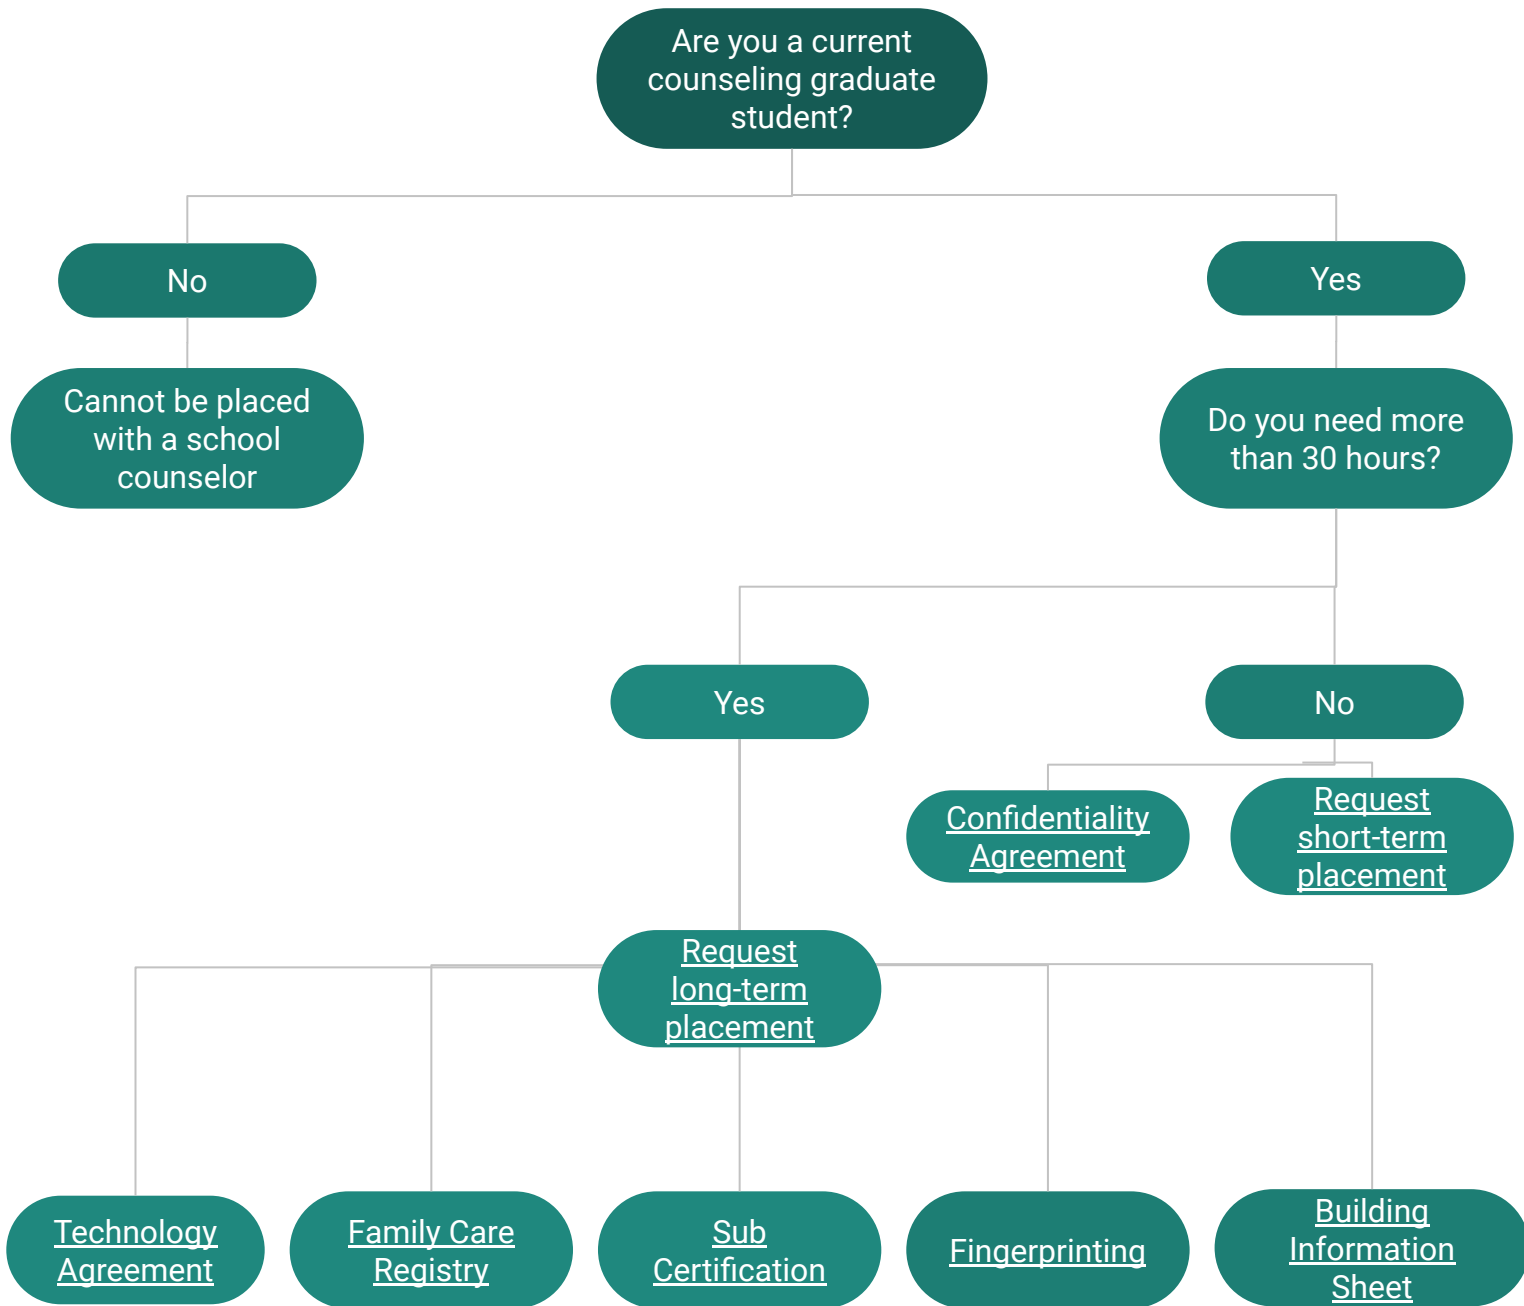

Practicum/Intern Students

All school counseling practicum and internship requests need to be processed through the SPS Counseling Services Department. Questions can be directed to Alison Roffers aroffers@spsmail.org.